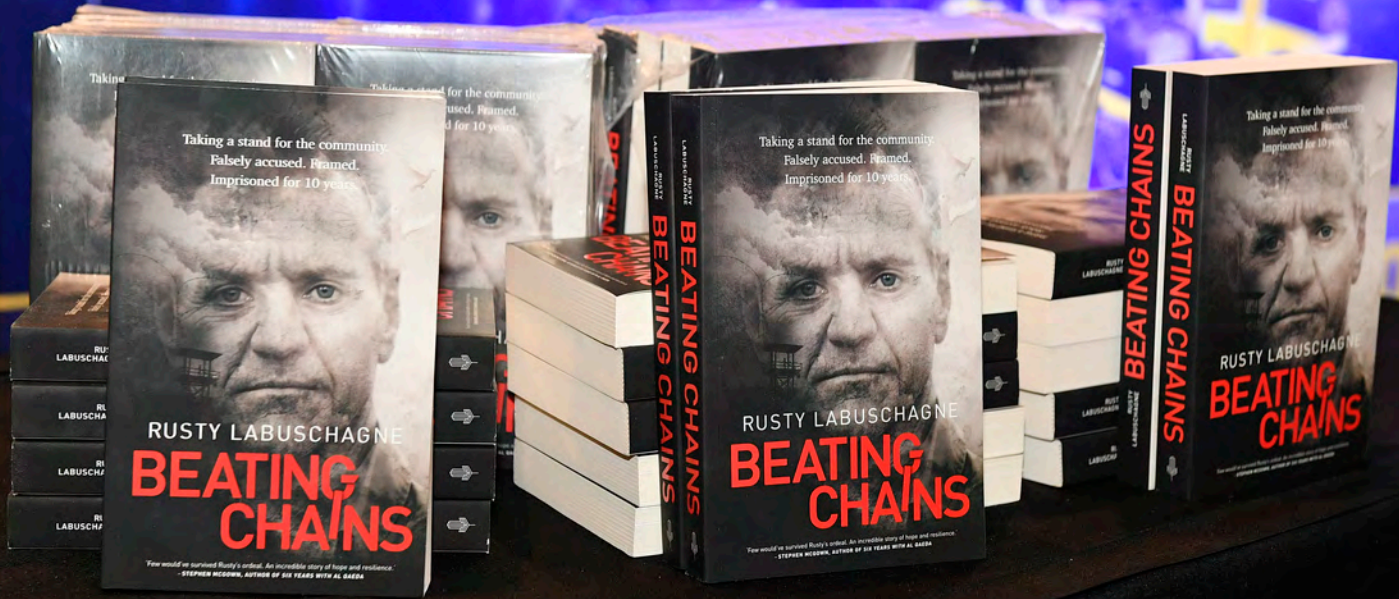

Taking a stand for the community.
Falsely accused. Framed.
Imprisoned for 10 years.

RUSTY LABUSCHAGNE
BEATING CHAINS

You would've survived Rusty's ordeal. An incredible story of hope and resilience.
- STEPHEN MCCOON, AUTHOR OF SIX YEARS WITH AL QAEDA

Taking a stand for the community.
Falsely accused. Framed.
Imprisoned for 10 years.

RUSTY LABUSCHAGNE
BEATING CHAINS

You would've survived Rusty's ordeal. An incredible story of hope and resilience.
- STEPHEN MCCOON, AUTHOR OF SIX YEARS WITH AL QAEDA

Taking a stand for the community.
Falsely accused. Framed.
Imprisoned for 10 years.

RUSTY LABUSCHAGNE
BEATING CHAINS